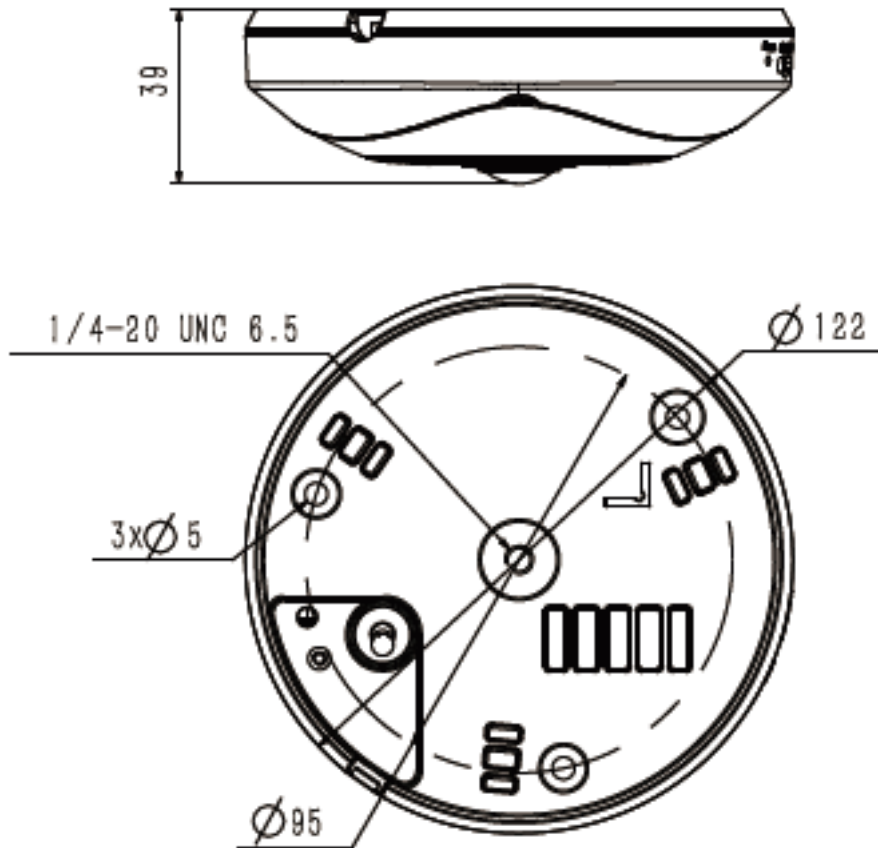

| | |
|--|--|
| Feature | |
| Alarm Trigger | Motion Detection, Mask Alarm, IP Address Conflict |
| Video Analytics | Tripwire, Perimeter, Double Tripwire, Heatmap |
| Early Warning(EW) | N/A |
| Network | |
| ANR | Yes, auto store video in SD card when NVR disconnected, and upload video to NVR when resumed connection (Only Support Tiandy ANR NVR) |
| Protocols | HTTP, HTTPS, TCP/IP, UDP, UPnP, ICMP, IGMP, SNMP, DHCP, DNS, DDNS, Easy DDNS, NTP, SMTP, 802.1X, QoS, IPv4, IPv6, PPPOE, SSH, Unicast, Multicast, RTCP, ARP |
| System Compatibility | ONVIF (PROFILE S/T/G), SDK, CGI, Milestone, SRTP, RTMP, RTSP |
| Remote Connection | ≤2 |
| Client | Easy7, EasyLive Plus |
| Web Version | Web6 |
| Interface | |
| Communication Interface | 1 RJ45 10M/ 100M self adaptive Ethernet port |
| Audio I/O | 1/1 |
| Alarm I/O | 1/1 |
| Speaker | N/A |
| Reset Button | Yes |
| On-board storage | Built-in Micro SD card slot, up to 512 GB |
| General | |
| Web Client Language | 17 languages Simplified Chinese/English/Traditional Chinese/Spanish/Italian/Korean/Turkish/Russian/Thai/Polish/French/Dutch/Hebrew/Vietnamese/Arabic/German/Ukrainian |
| Operating Conditions | -10°C ~ 50°C, 0~95% RH |
| Power Supply | DC 12V±25%, PoE (802.3af) |
| Power Consumption | MAX: 11W(12V) MAX: 11.6W(POE) |
| Protection | N/A |
| Heater | N/A |
| Dimensions | 122mm (D) ×37.5mm (H) |
| Net Weight | 0.26kg |
| Dimensions of single packing case | 138×138×110mm |
| Gross Weight | 0.42kg |
| Volume of packing box | 24 |

* Listed resolutions are only selectable options. It does not mean that all streams can work at their maximum resolution at the same time.

AVAILABLE MODEL

TC-C35VN SPEC:I3/E/Y/1.4MM/V4.2

Tiandy

DIMENSIONS (Unit: mm)